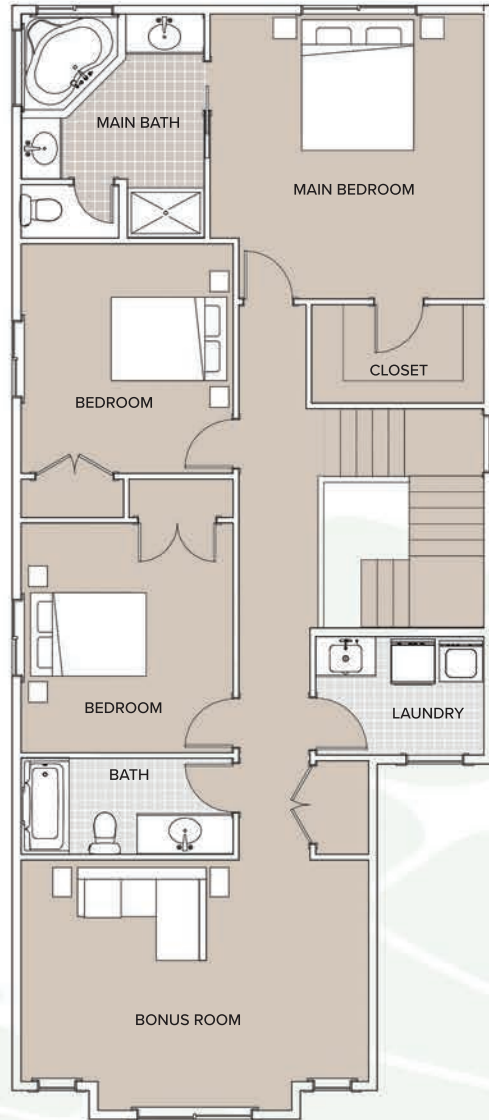

Cedar

2145 sq ft

2 Storey | 3 Bed | 2.5 Bath
Bonus Room | Double Attached Garage

 Vinyl / Laminate  Carpet  Tile  Concrete

PLEASE NOTE: ELEVATIONS AND MEASUREMENTS MAY CHANGE