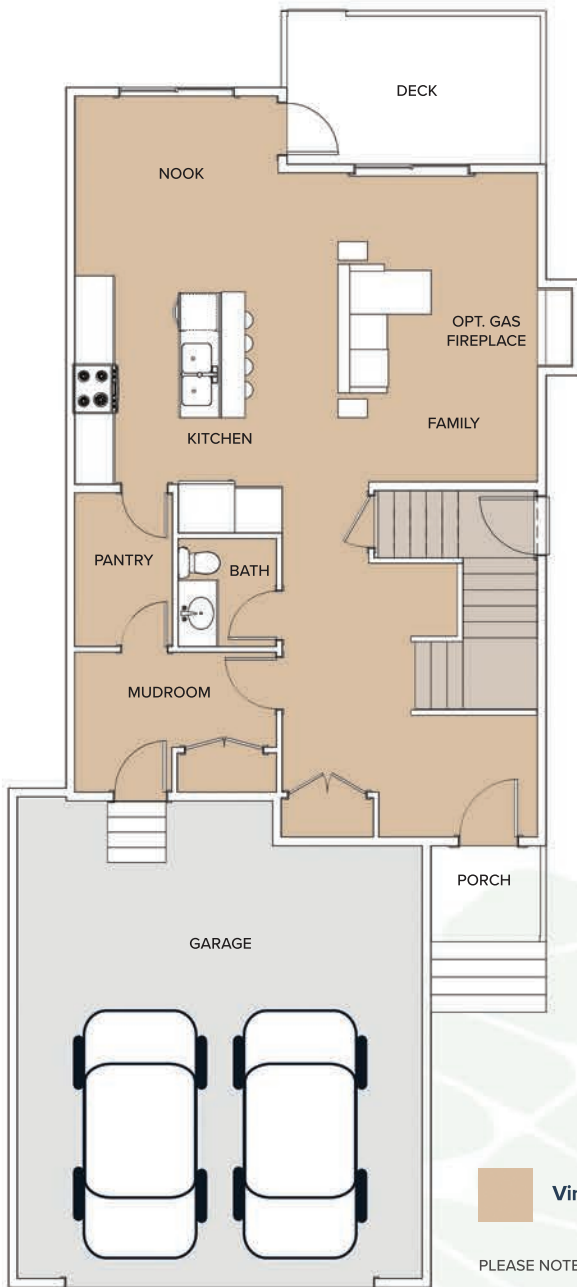

Cedar

2145 sq ft

2 Storey | 3 Bed | 2.5 Bath
Bonus Room | Double Attached Garage

 Vinyl / Laminate  Carpet  Tile  Concrete

PLEASE NOTE: ELEVATIONS AND MEASUREMENTS MAY CHANGE