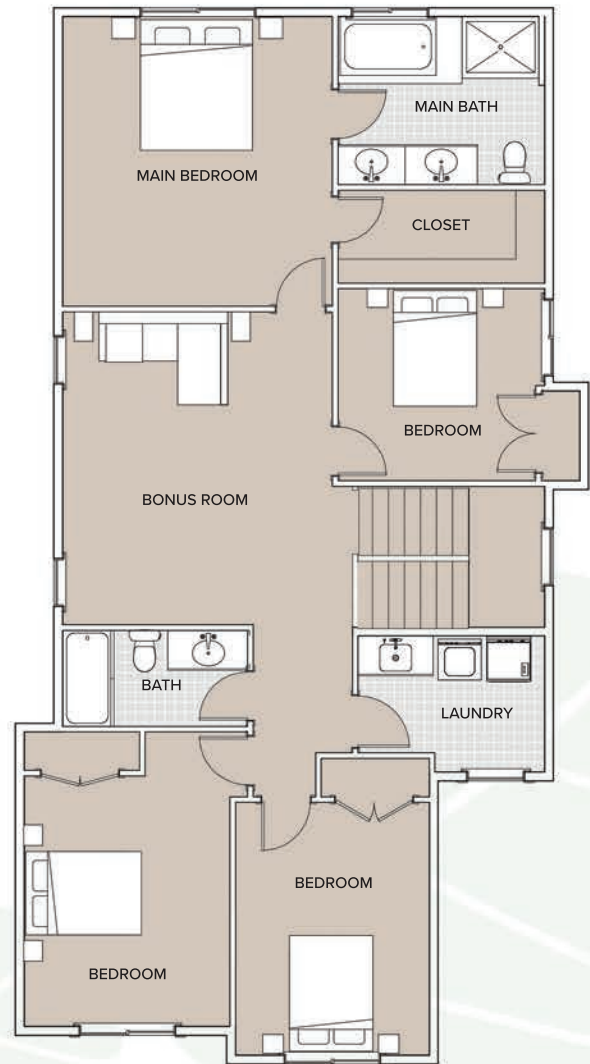

Evergreen

2317 sq ft

2 Storey | 4 Bed | 2.5 Bath
 Bonus Room | Double Attached Garage

- Vinyl / Laminate
- Carpet
- Tile
- Concrete

PLEASE NOTE: ELEVATIONS AND MEASUREMENTS MAY CHANGE.