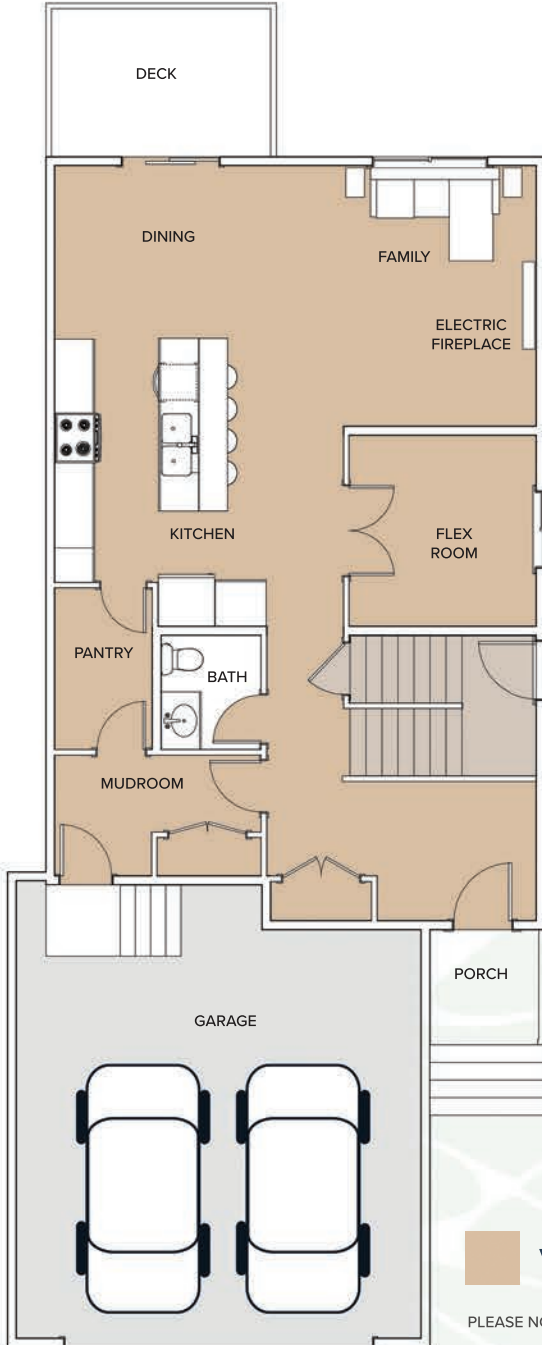

Evergreen

2317 sq ft

2 Storey | 4 Bed | 2.5 Bath
 Bonus Room | Double Attached Garage

- Vinyl / Laminate
- Carpet
- Tile
- Concrete

PLEASE NOTE: ELEVATIONS AND MEASUREMENTS MAY CHANGE.