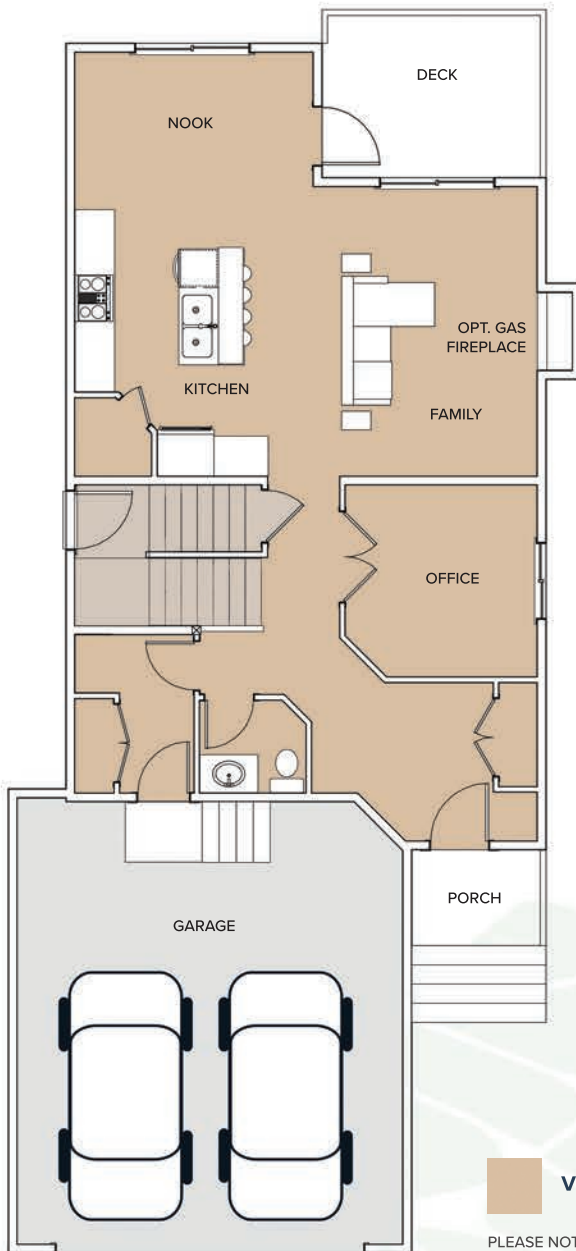

Sage

2076 sq ft

2 Storey | 4 Bed | 2.5 Bath
Bonus Room | Double Attached Garage

- Vinyl / Laminate
- Carpet
- Tile
- Concrete

PLEASE NOTE: ELEVATIONS AND MEASUREMENTS MAY CHANGE.