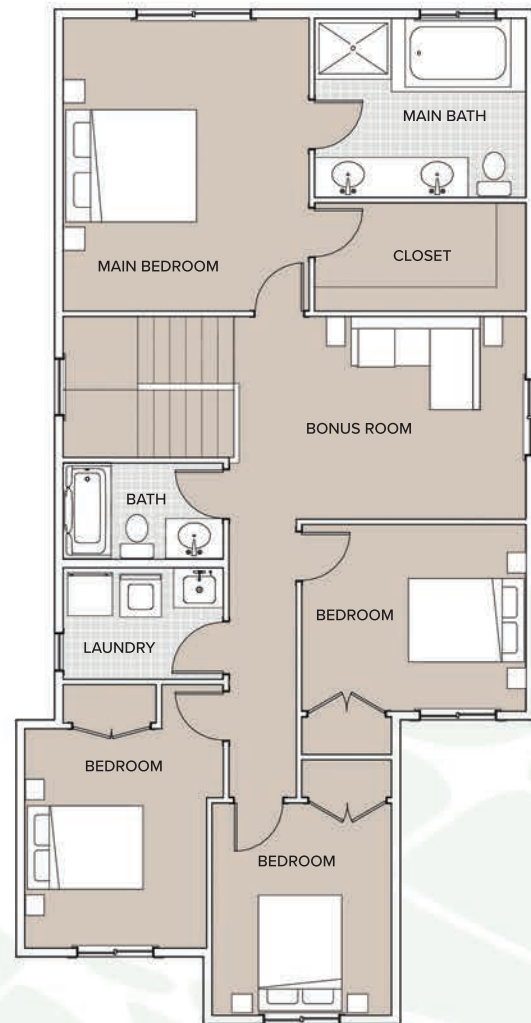

Sage

2076 sq ft

2 Storey | 4 Bed | 2.5 Bath
Bonus Room | Double Attached Garage

- Vinyl / Laminate
- Carpet
- Tile
- Concrete

PLEASE NOTE: ELEVATIONS AND MEASUREMENTS MAY CHANGE.